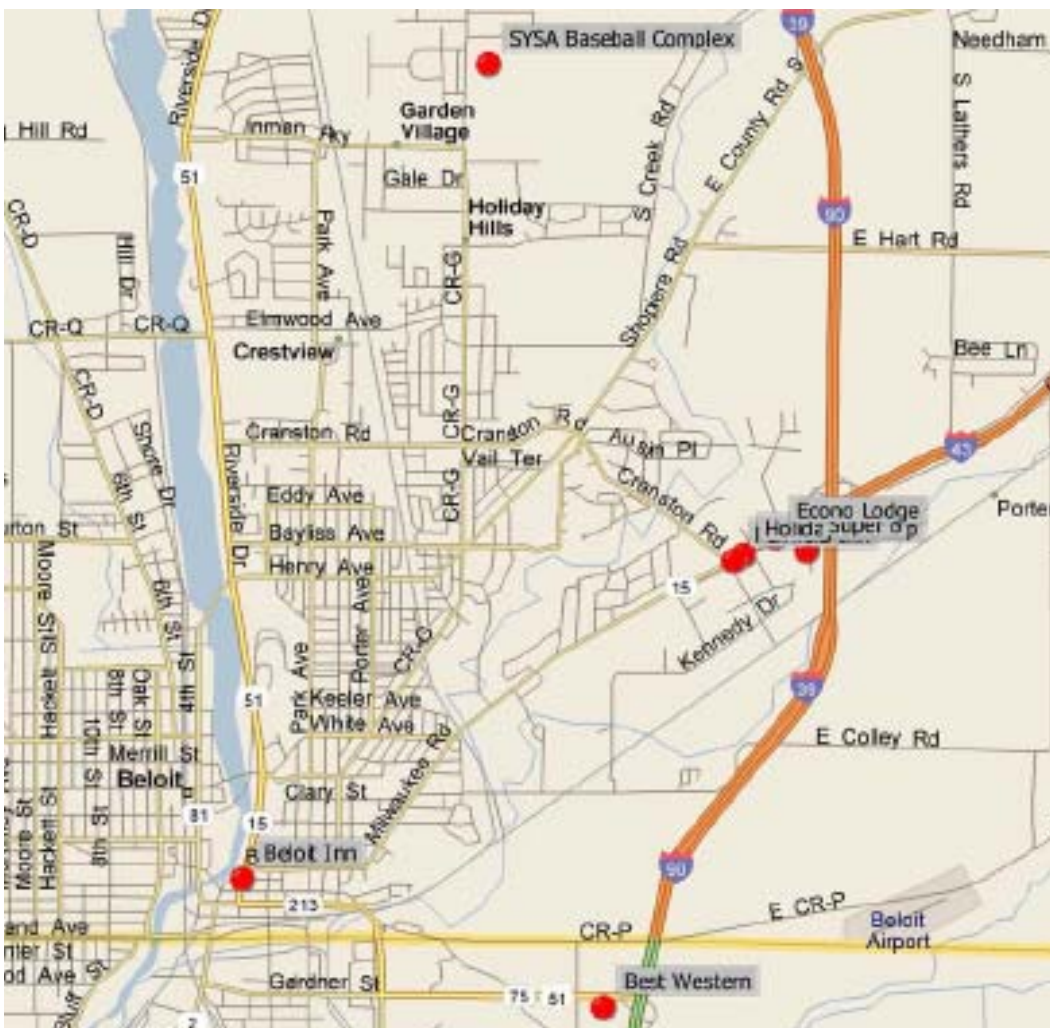

Beloit SYSA Baseball Directions

From the North:

Take Interstate 90 East. South of Janesville take exit 177 (Avalon Rd). Go west for 1.4 miles then turn left onto CTH G. The SYSA Complex is about 5 miles south on your left.

From the East:

Take Interstate 43 South into Beloit, 43 becomes Milwaukee Rd. Turn right onto Cranston Rd (3rd Stoplight). Travel 1.6 miles and turn right onto Prairie. The SYSA Complex is about 2 miles north on your right.

From the South:

Take Interstate 90 West to Beloit. Take exit 185A (Hwy 81 / Milwaukee Rd) into Beloit. Turn right onto Cranston Rd (3rd Stoplight). Travel 1.6 miles and turn right onto Prairie. The SYSA Complex is about 2 miles north on your right.

From the West:

Take either Hwy 81 or Hwy 213 into Beloit, both become Liberty Ave. Follow Liberty to its end and turn left onto 4th St. Follow fourth to its end and turn right onto Henry Ave. Cross the river and turn left onto Riverside Dr. In .7 miles turn right onto Cranston Rd for 1.2 miles. Turn left onto Prairie Ave, the SYSA Complex is about 2 miles north on your right.