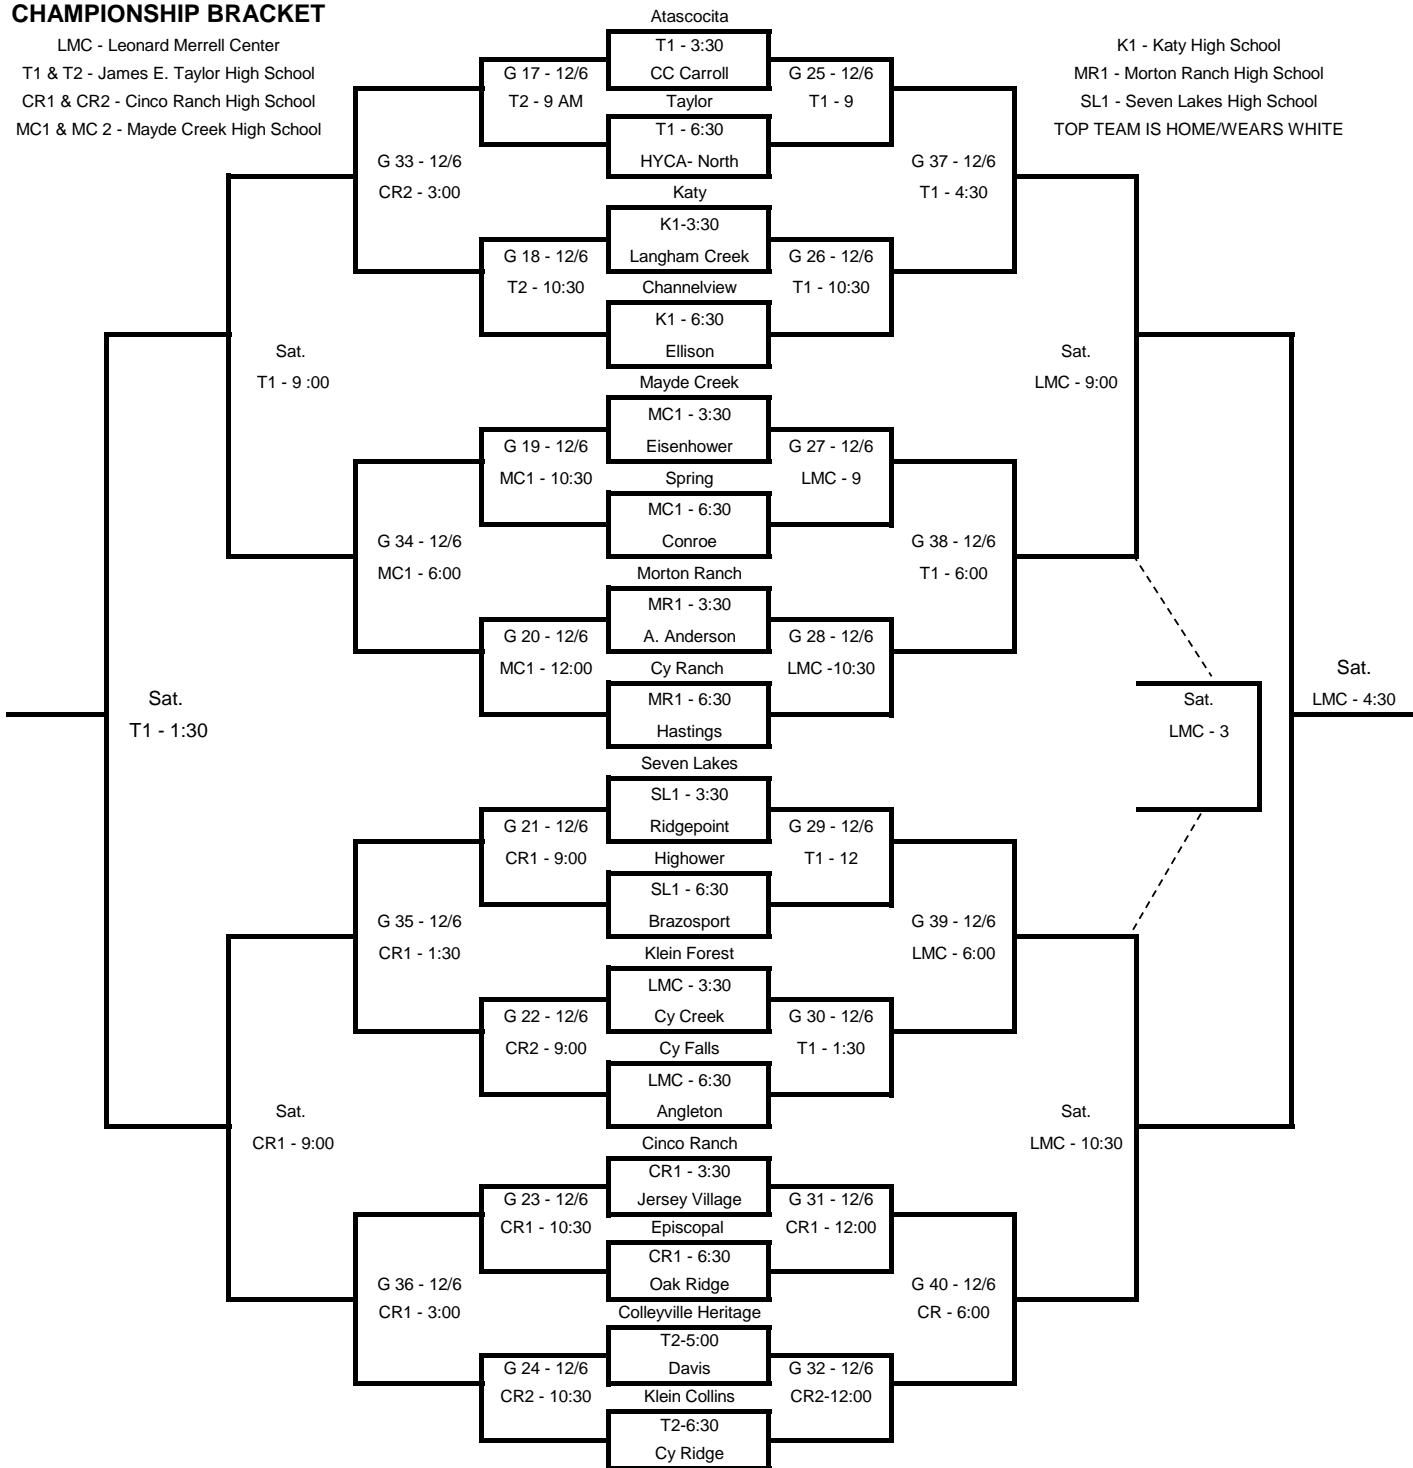

2013 Girls' Basketball Nike Classic

CHAMPIONSHIP BRACKET

LMC - Leonard Merrell Center
 T1 & T2 - James E. Taylor High School
 CR1 & CR2 - Cinco Ranch High School
 MC1 & MC2 - Mayde Creek High School

K1 - Katy High School
 MR1 - Morton Ranch High School
 SL1 - Seven Lakes High School
 TOP TEAM IS HOME/WEARS WHITE

Updated on 11/26/2013

2013 Girls' Basketball Nike Classic

5th/6th PLACE BRACKET