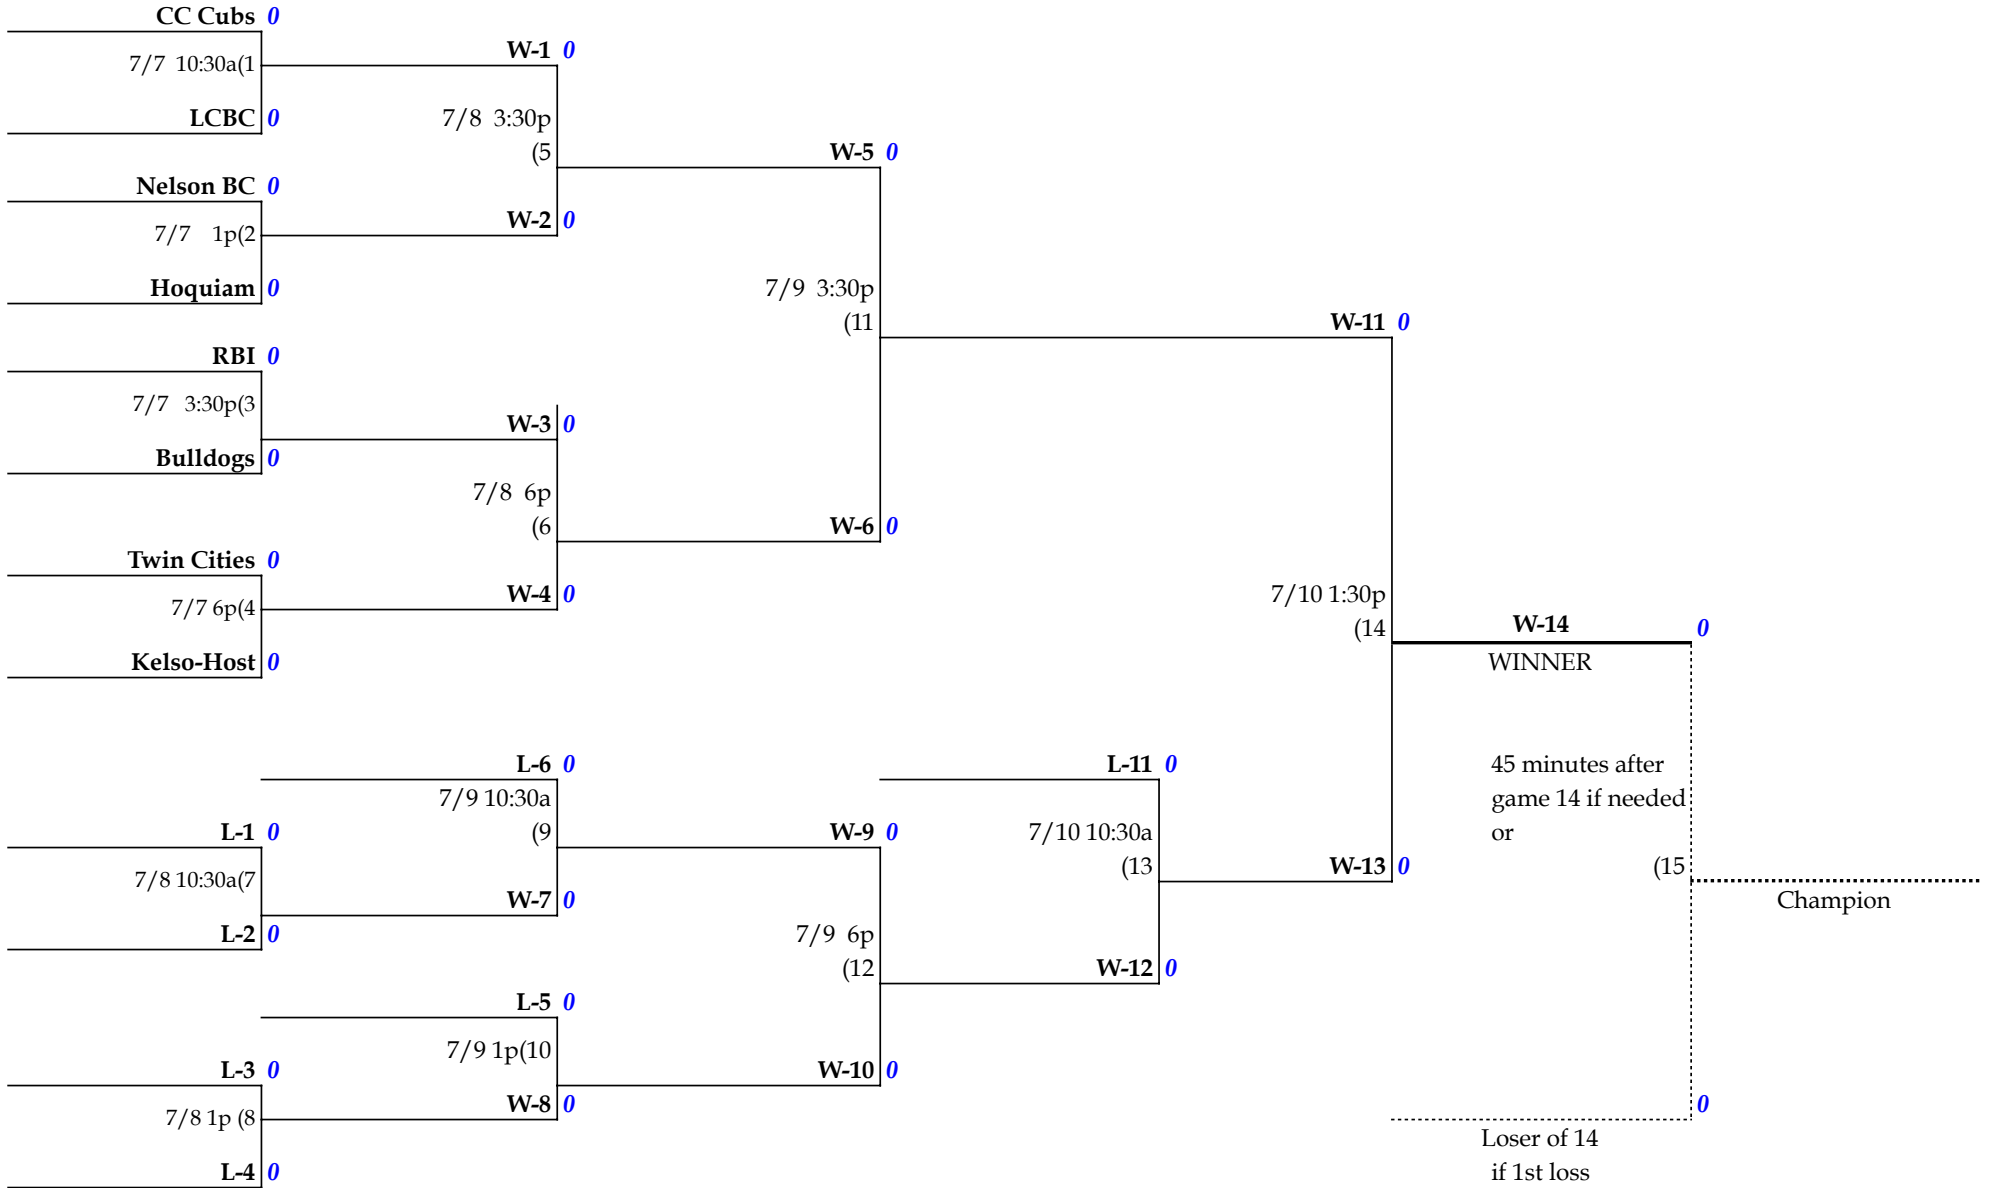

Babe Ruth League, Inc. 8-Team Double Elimination Bracket

Babe Ruth League, Inc. 8-Team Double Elimination Bracket