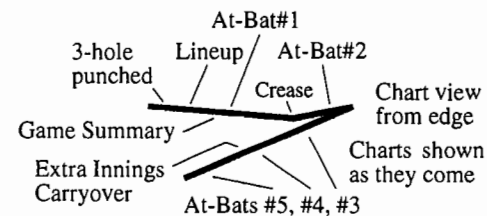

The Staff Summary

The Staff Season Summary is a total record of statistics for the entire staff. There are 15 rows per side, one for each individual pitcher, and the categories of stats here are identical to those found on the Individual Summary Season Totals. Each time the Individual Totals are done, results can be copied directly to the Staff Season Summary sheet for each pitcher. Each side of the sheet can be used for a different totaling date, with the Staff Totals compiled at the bottom. Three sheets, each double-sided, allow for five totaling dates and a final totaling, corresponding to the five totaling dates and a final totaling available on the Individual Season Totals sheet.

Folding the Game Chart

The Game Chart has changed in size and format for 1996. Previously letter size, the Game Chart is now printed on tabloid size paper to allow for more writing space and larger areas to note individual pitches. In order to keep the binder the same size, the Game Charts come pre-folded in half, with the front as the side where the opposing lineup is listed. See the diagrams at right for how to fold the Chart and use it on the clipboard during the game. The Chart can be folded over as shown for use during At-Bats #3-#5, and still have the Lineup in view and fit on the clipboard, then folded again if necessary for Extra Innings Carryover.

Use as shown for At-Bats #1 & #2